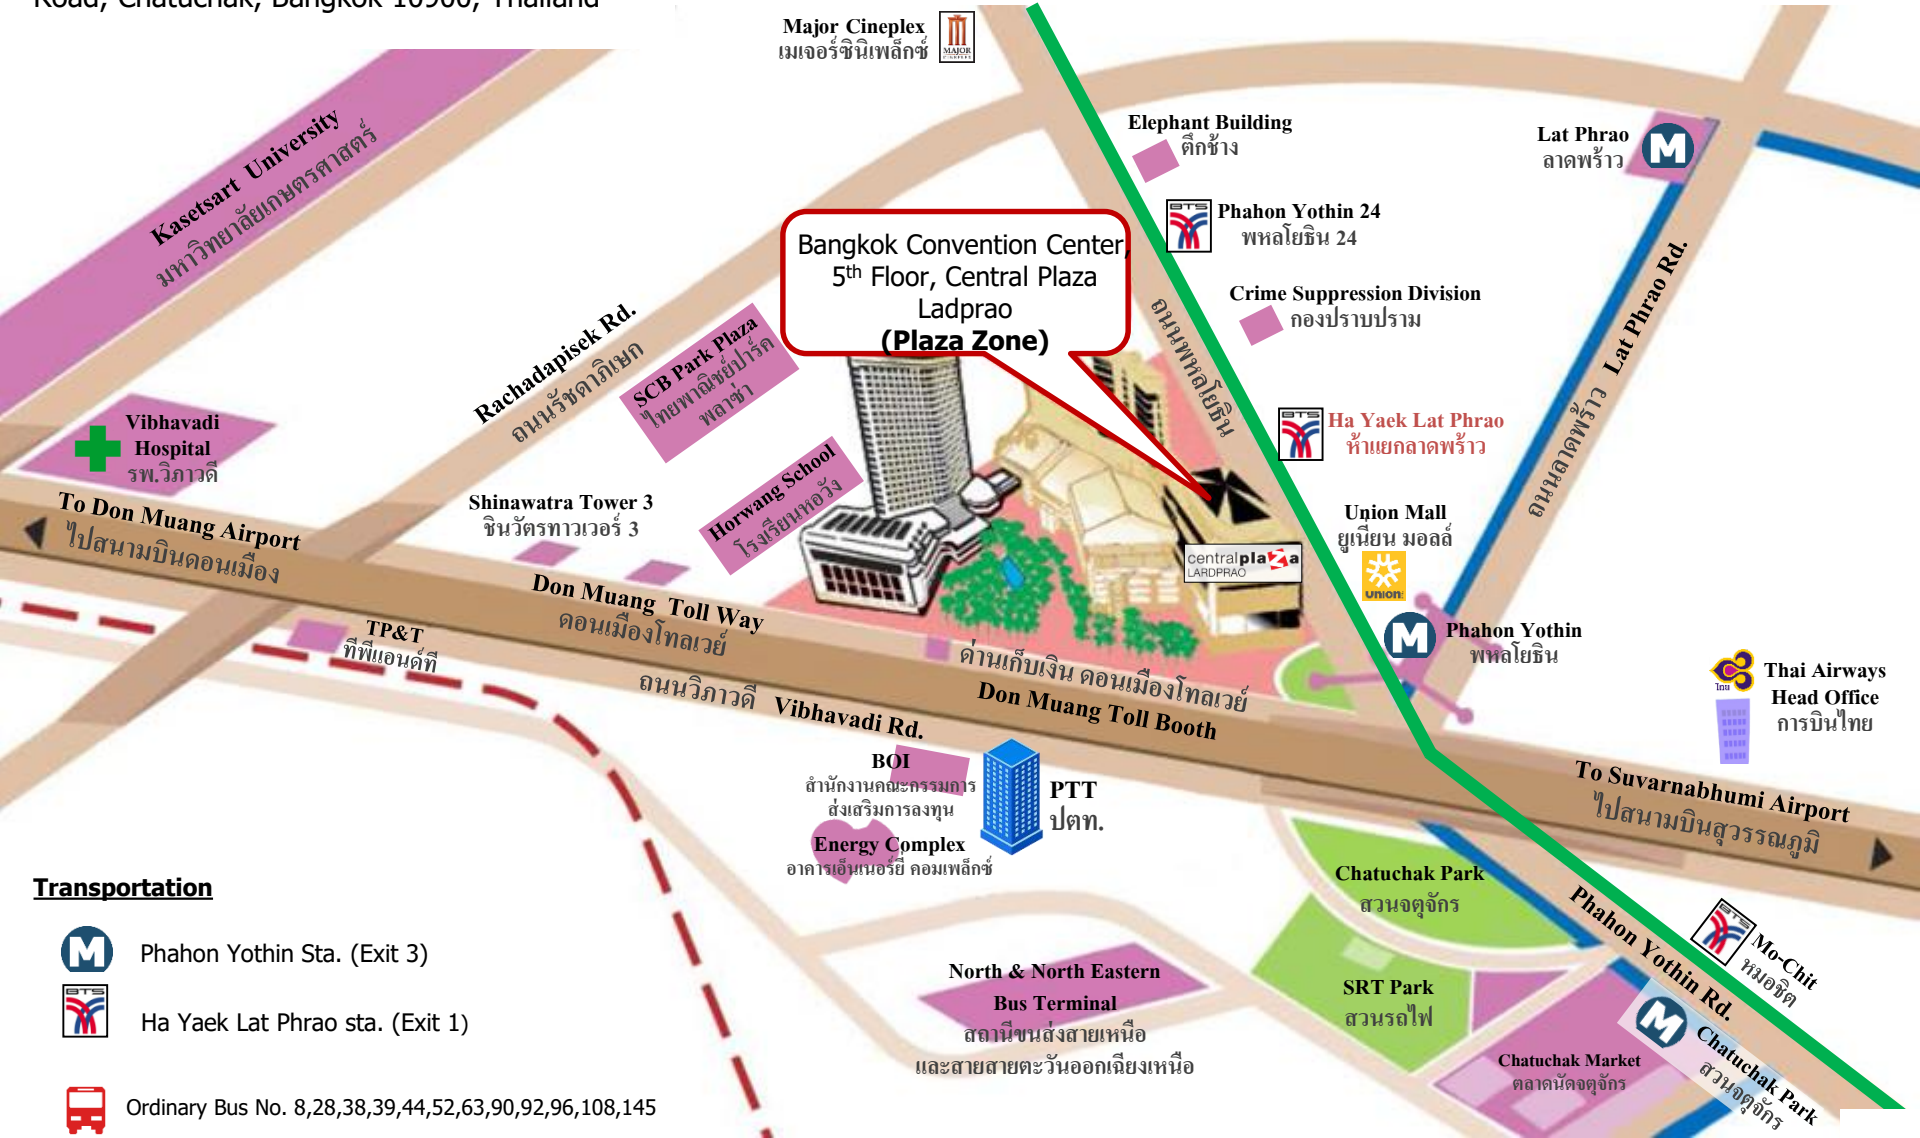

## A map of the meeting venue

Bangkok Convention Center, 5<sup>th</sup> Floor, Central Plaza Ladprao (Plaza Zone), 1695 Phaholyothin Road, Chatuchak, Bangkok 10900, Thailand

### Transportation

 Phahon Yothin Sta. (Exit 3)

 Ha Yaek Lat Phrao sta. (Exit 2)

 Ordinary Bus No. 8,28,38,39,44,52,63,90,92,96,108,145

 Air Condition Bus No. 29,38,39,44,63,92,134,145,502,503,509, 510,512,513,517,518,545